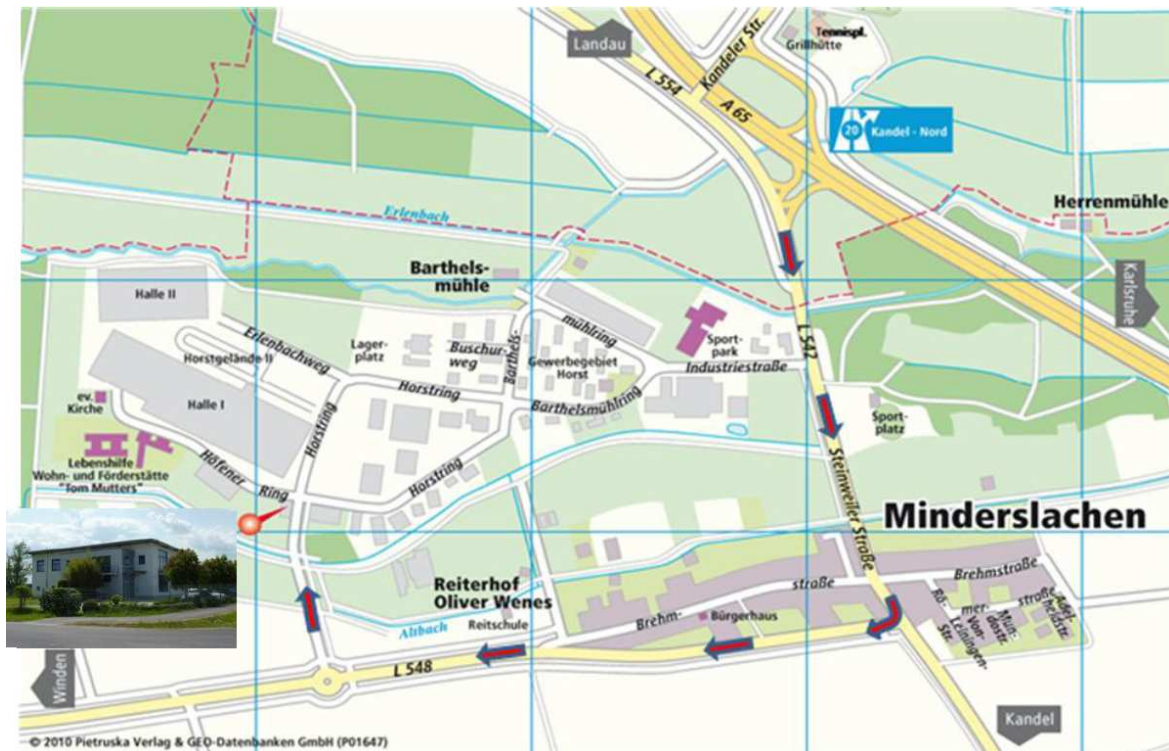

FISA Ultraschall GmbH*

Gewerbegebiet Horst
Höfener Ring 1
D-76870 Kandel
Telefon: +49-7275 - 9881 - 0
Telefax: +49-7275 - 9881 - 988
Web: www.fisa-schall.de
E-Mail: info@fisa-schall.de

We wish you a safe journey!